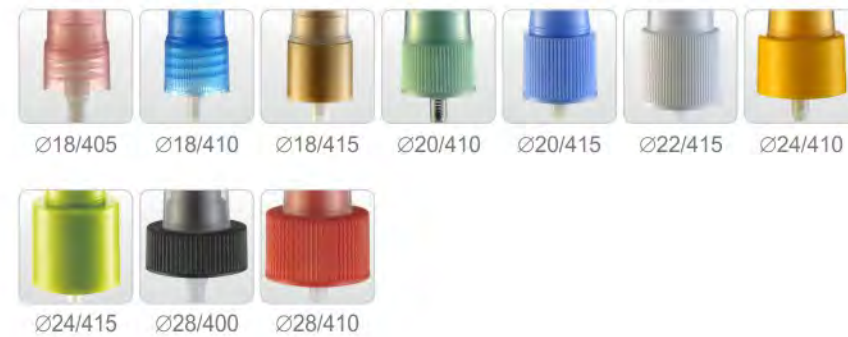

Cap Option

Actuator Option

Closure Size Option